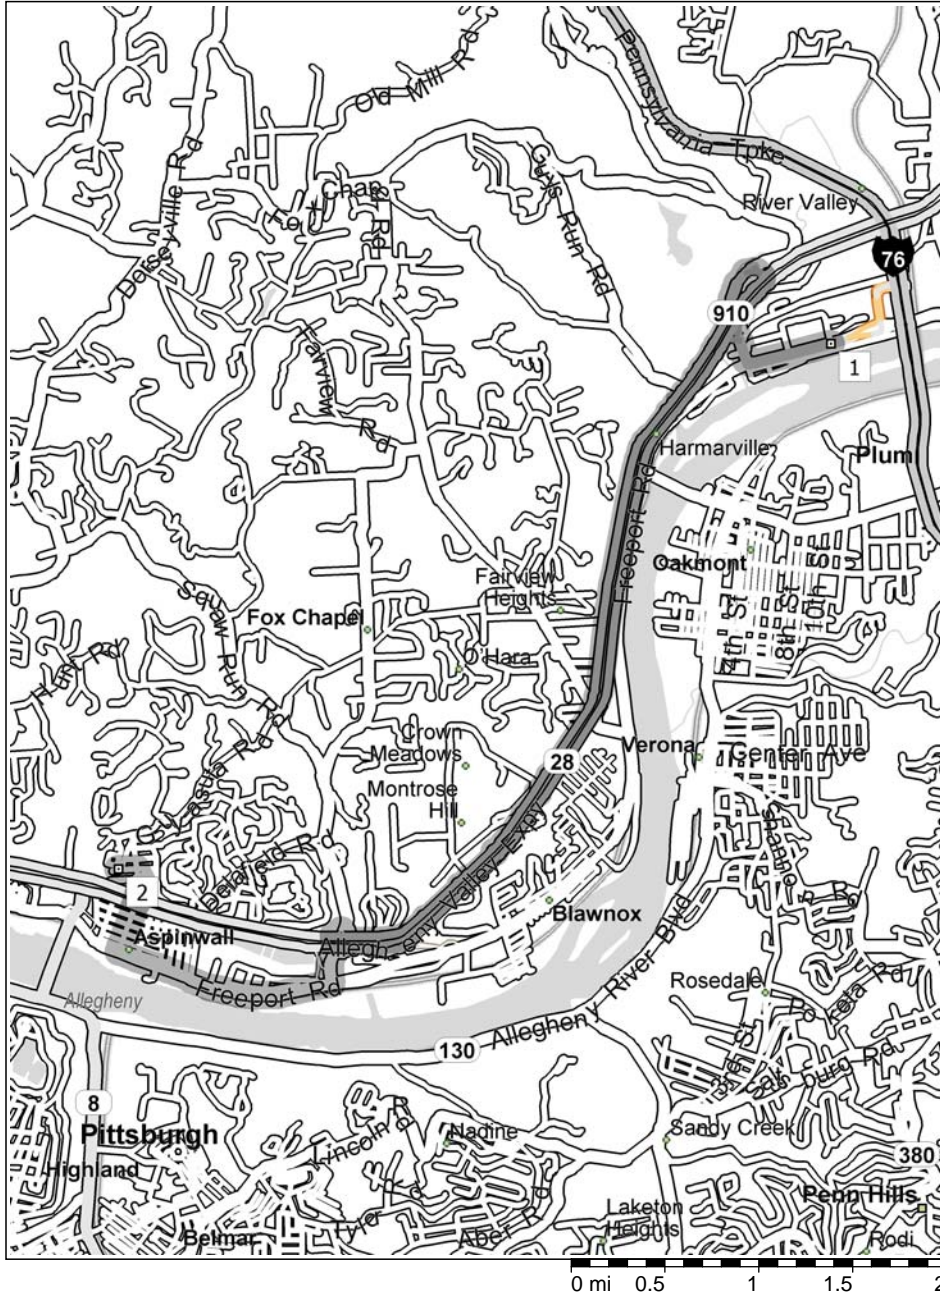

# Comfort Inn to Fireman's Memorial Park

7.9 miles; 11 minutes

- |         |        |  |
|---------|--------|--|
| 9:00 AM | 0.0 mi | <b>1</b> Depart 2801 Freeport Rd, Pittsburgh, PA 15238 on Freeport Rd (West) for 0.4 mi    |
| 9:00 AM | 0.4 mi | Keep RIGHT onto Local road(s) for 87 yds   |
| 9:00 AM | 0.5 mi | Bear RIGHT (North) onto SR-910 [Indianola Rd] for 0.5 mi                                   |
| 9:01 AM | 1.0 mi | Take Ramp (RIGHT) onto SR-28 [Allegheny Valley Expy] for 4.7 mi towards PA-28 / Pittsburgh |
| 9:06 AM | 5.7 mi | At exit 8, turn RIGHT onto Ramp for 142 yds towards V.A. Medical Center / Aspinwall        |
| 9:06 AM | 5.8 mi | Turn RIGHT to stay on Ramp for 32 yds towards Aspinwall                                    |
| 9:06 AM | 5.8 mi | Bear RIGHT (South) onto Fox Chapel Rd [Green Beltway] for 0.3 mi                           |
| 9:06 AM | 6.1 mi | Turn RIGHT (West) onto Freeport Rd [Green Beltway] for 1.2 mi                              |
| 9:09 AM | 7.4 mi | Turn RIGHT (North) onto Center Ave for 0.5 mi  |
| 9:10 AM | 7.8 mi | Turn LEFT (West) onto W 9th St for 174 yds   |
| 9:11 AM | 7.9 mi | <b>2</b> Arrive 100 W 9th St, Pittsburgh, PA 15215   |